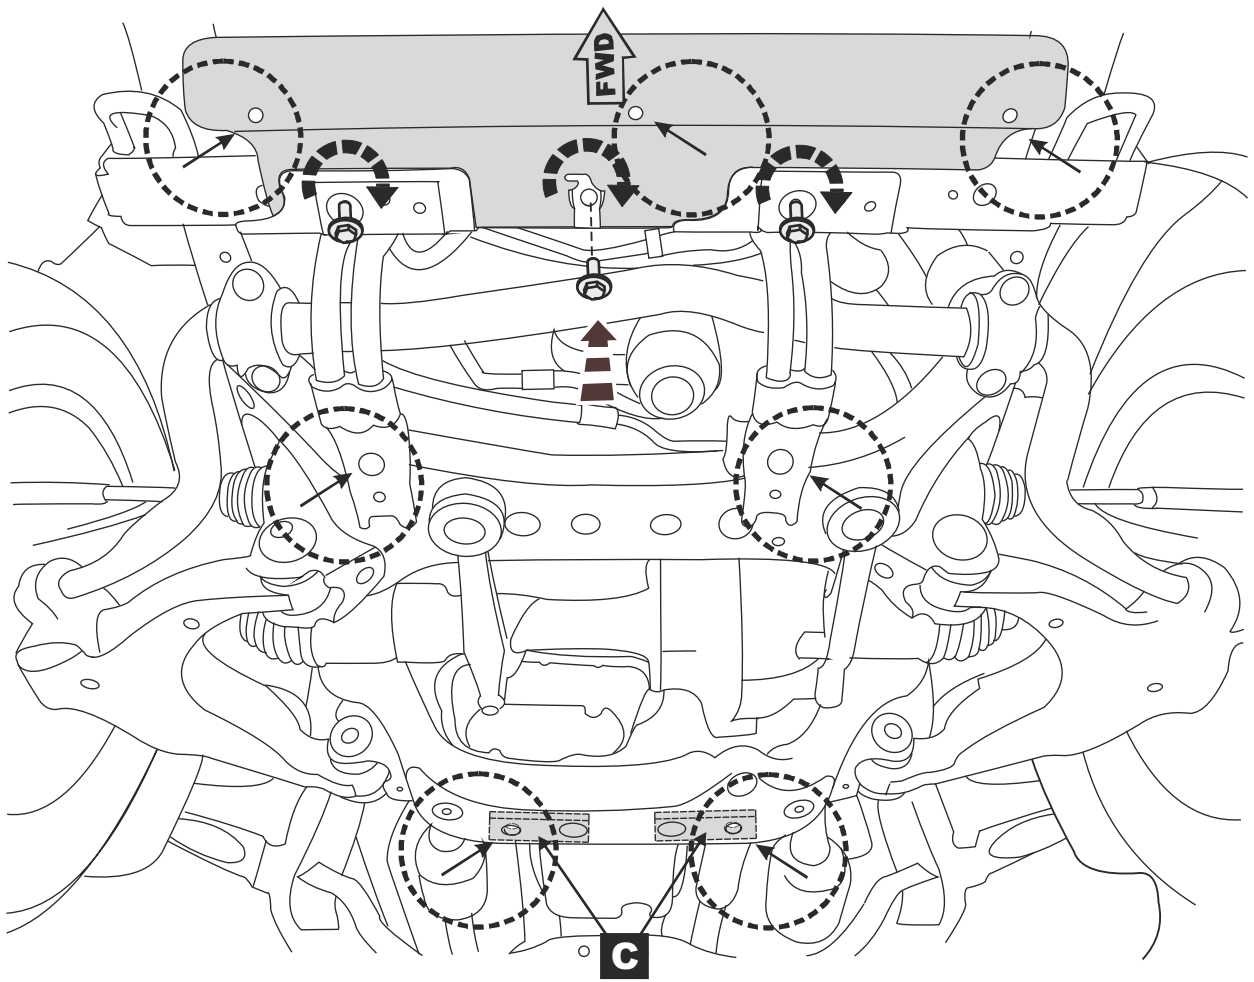

3

4

Part number:
KZNG5-01695-00

Issue:
0

Date:
06/11/13

Manual reference number:
AIM 001-928-0

Page:
4/5