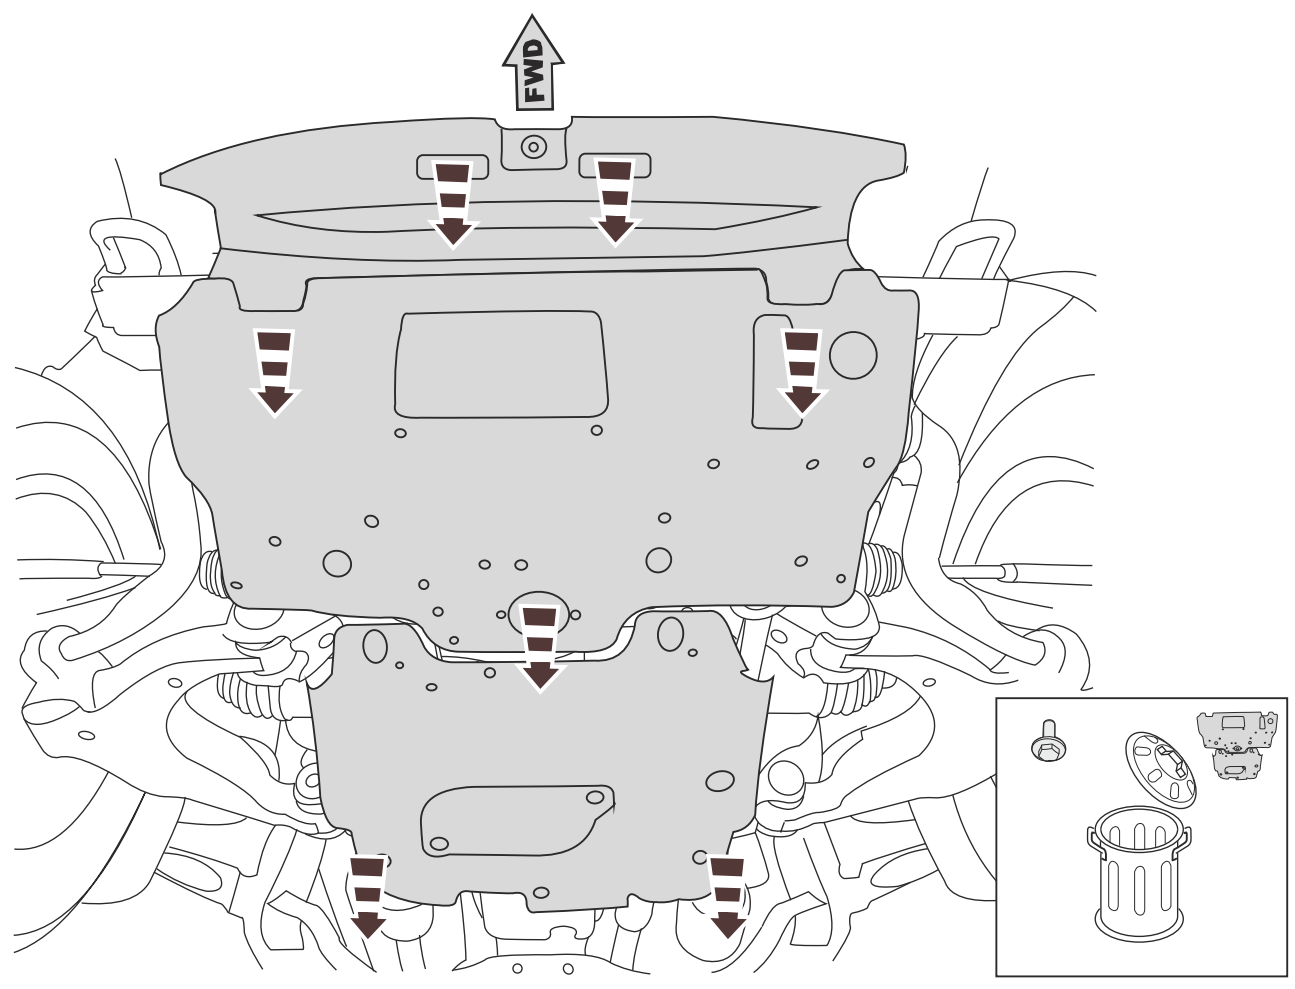

30 min

Manual reference number

AIM 001-928-0

KZNG5-01695-00

KZNG5-01695-60

1

2

Part number: KZNG5-01695-00	Issue: 0	Date: 06/11/13	Manual reference number: AIM 001-928-0	Page: 3/5
--------------------------------	-------------	-------------------	---	--------------