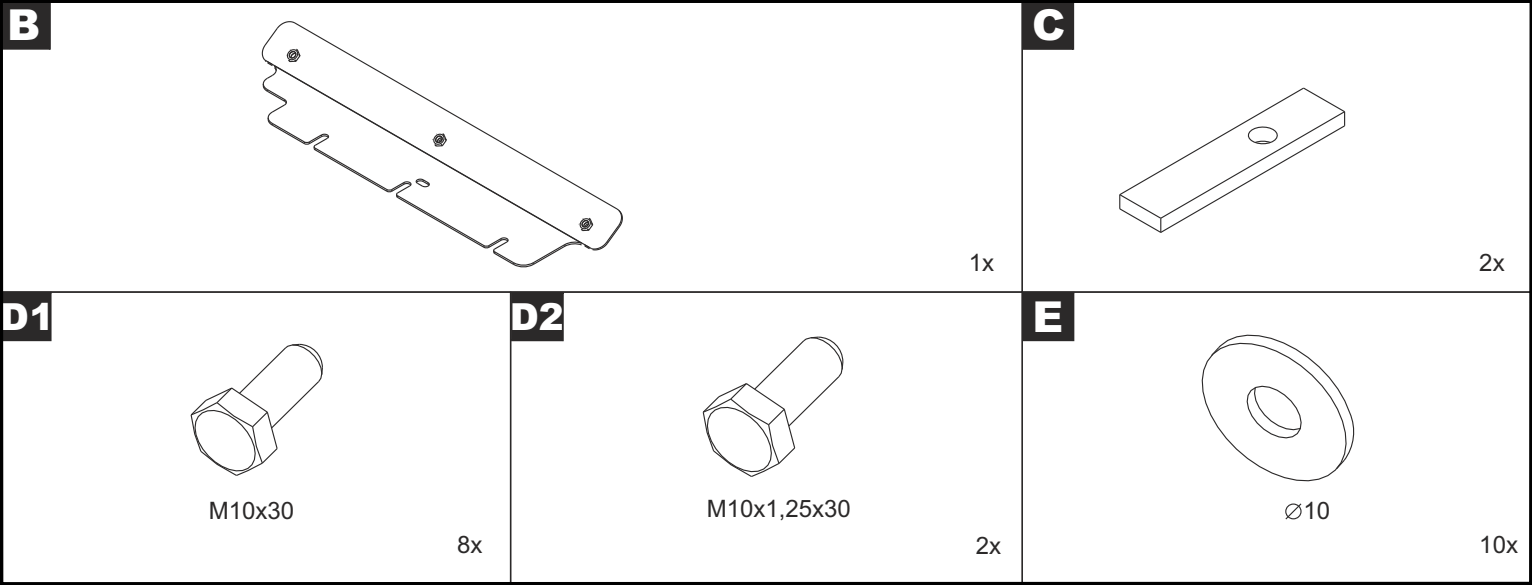

30 min

Manual reference number

AIM 001-928-0

KZNG5-01695-00

KZNG5-01695-60

1

2

Part number: KZNG5-01695-00	Issue: 0	Date: 06/11/13	Manual reference number: AIM 001-928-0	Page: 3/5
--------------------------------	-------------	-------------------	---	--------------