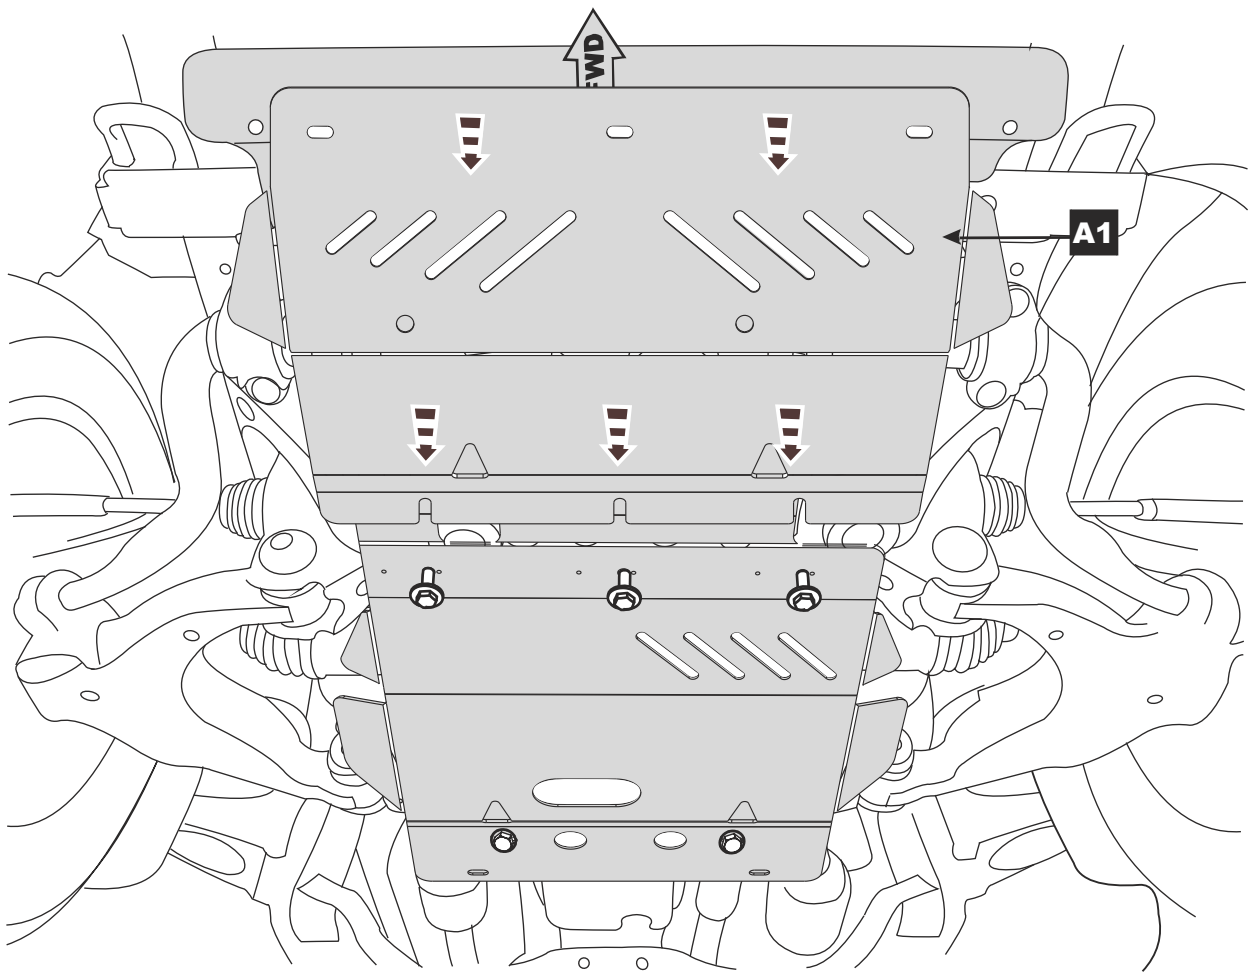

3

4

Part number:
KZNG5-01695-00

Issue:
0

Date:
06/11/13

Manual reference number:
AIM 001-928-0

Page:
4/5

5