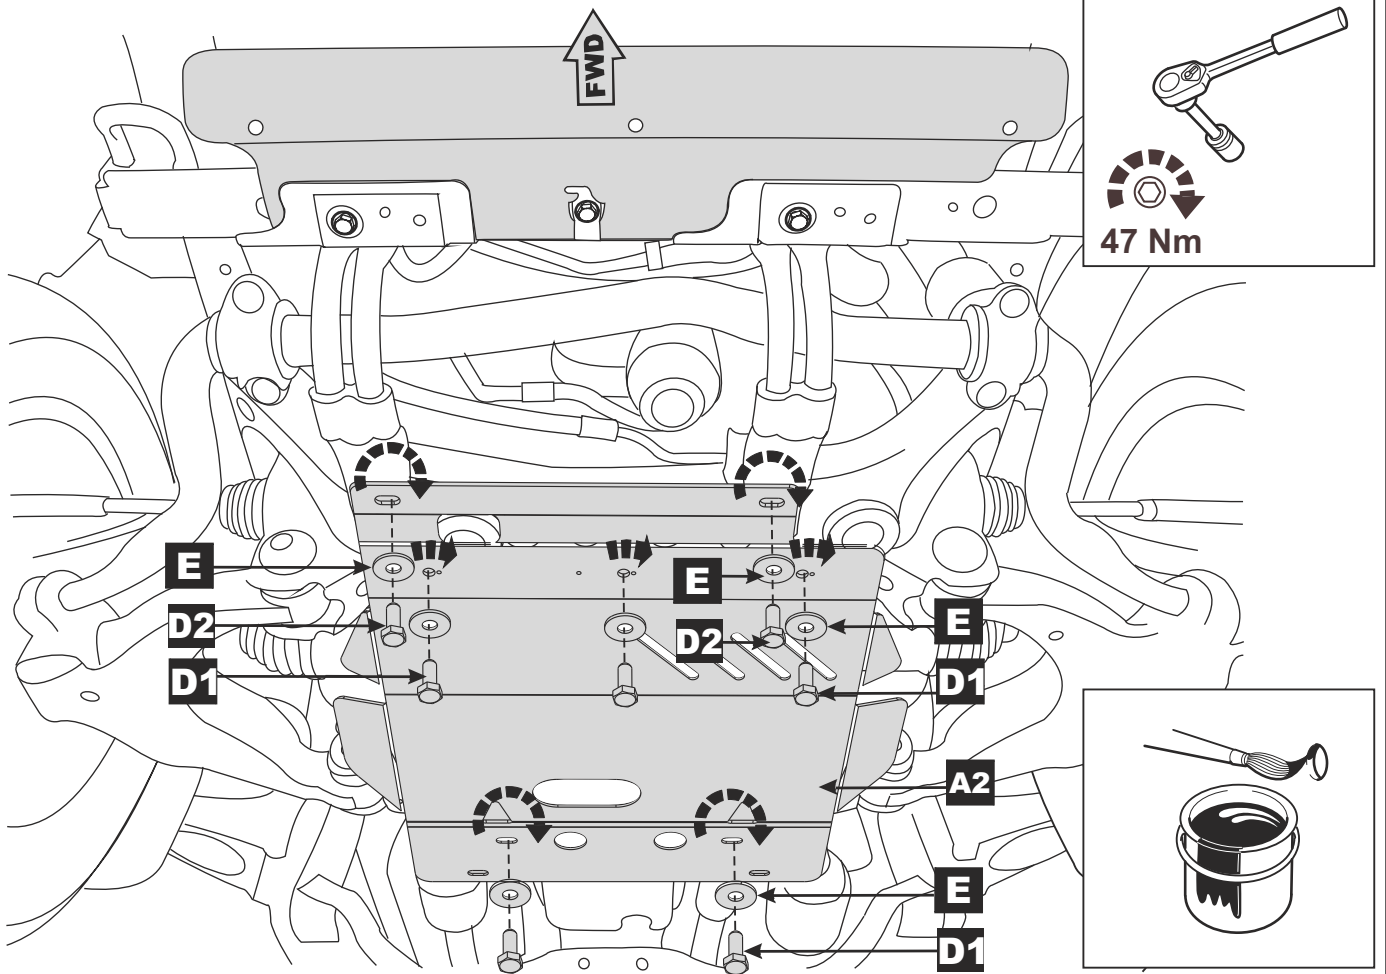

3

4

Part number:
KZNG5-01695-00

Issue:
0

Date:
06/11/13

Manual reference number:
AIM 001-928-0

Page:
4/5