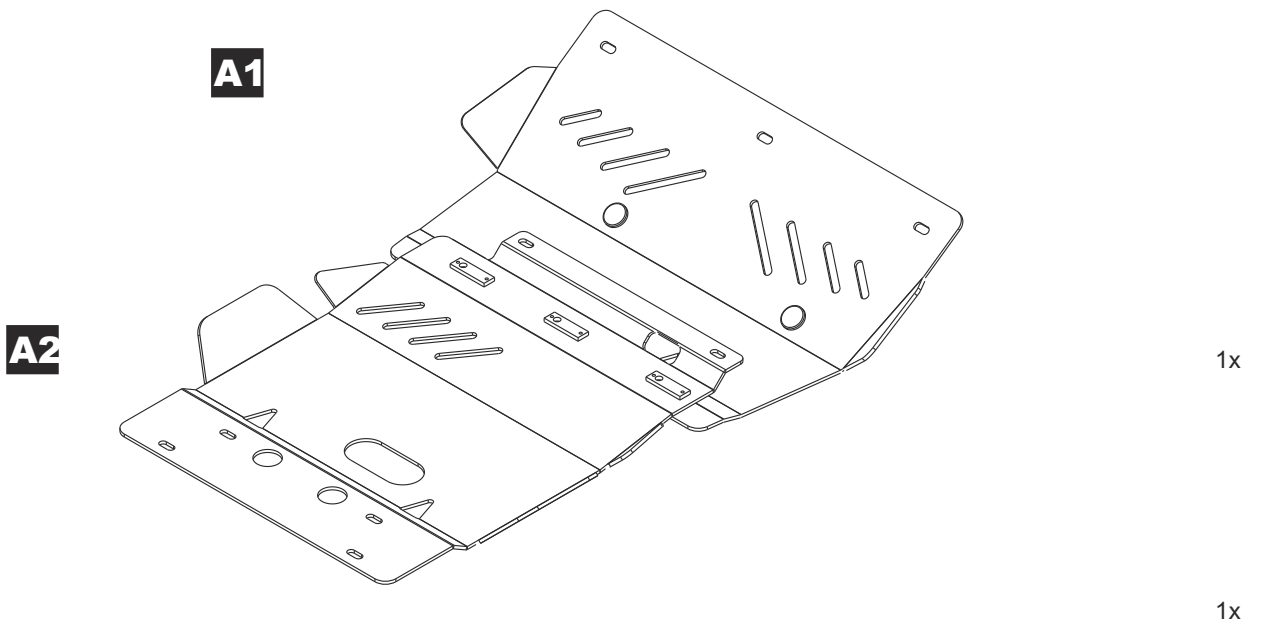

KZNG5-01695-00