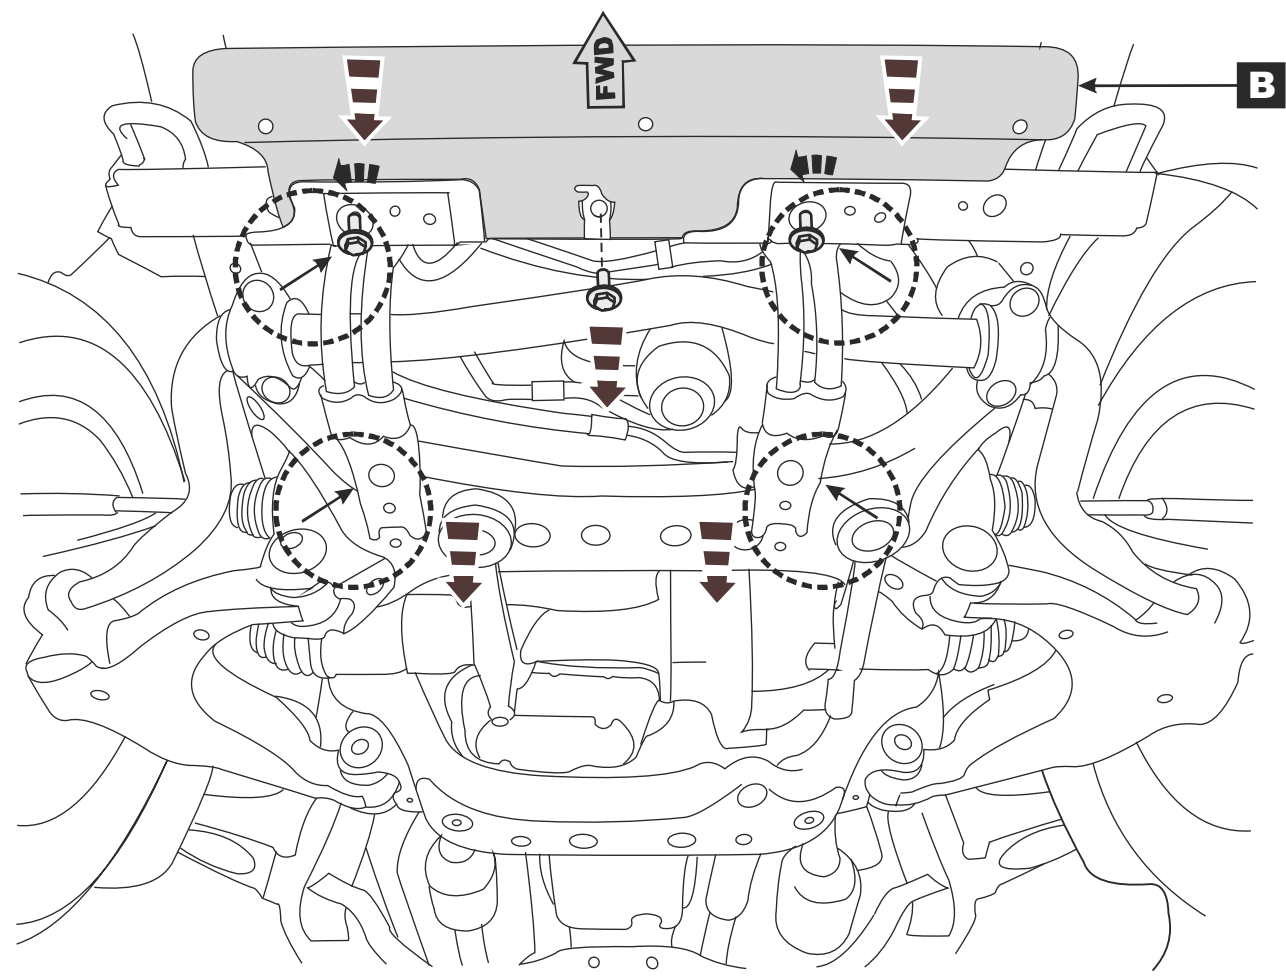

30 min

Manual reference number

AIM 001-928-0

KZNG5-01695-00

KZNG5-01695-60

1

2

Part number: KZNG5-01695-00	Issue: 0	Date: 06/11/13	Manual reference number: AIM 001-928-0	Page: 3/5
--------------------------------	-------------	-------------------	---	--------------